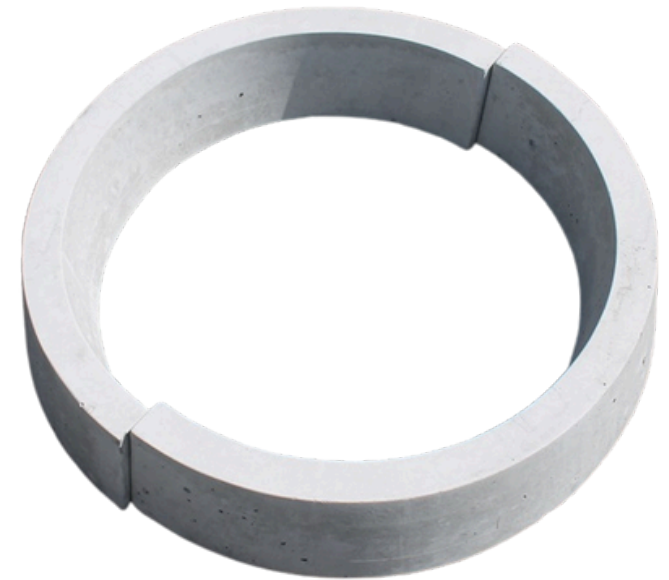

012 811 2042 | 068 592 9909

info@christoffelsetroffel.co.za

**PUT A
RING**

ON THAT TREE!

CODE	TOP	BASE X HEIGHT	PRICE
2067	330	420 X 120	R119
2068	480	575 X 120	R145
2070	630	720 X 120	R172
2072	790	940 X 170	R304
1216	1300	1450 X 200	R1216

Prices subject to change without prior notice

All tree rings are supplied in 2 pieces (halves)

The 1.3m tree ring is supplied in 4 pieces

Bulk prices can be discussed for large orders

T&C Apply, E&OE